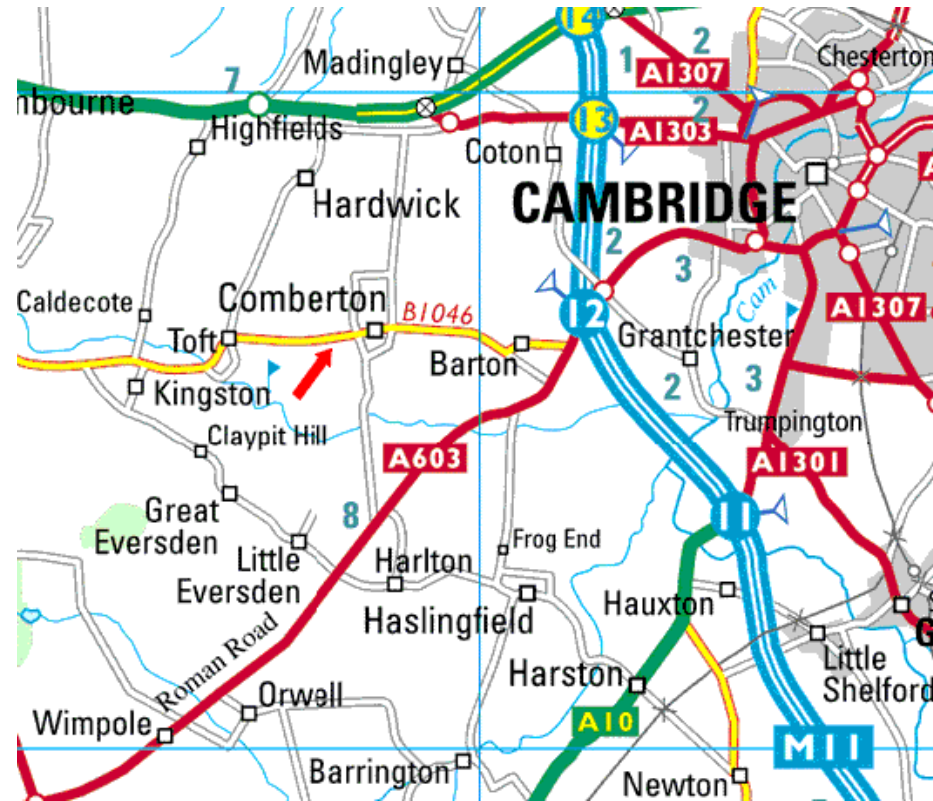

# Location

### Travelling by car

We are located between Comberton and Toft on the B1046, 5 miles west of Cambridge and close to the M11 junction 12. There is ample car parking space. For those using SatNav the post code is CB23 7DU.