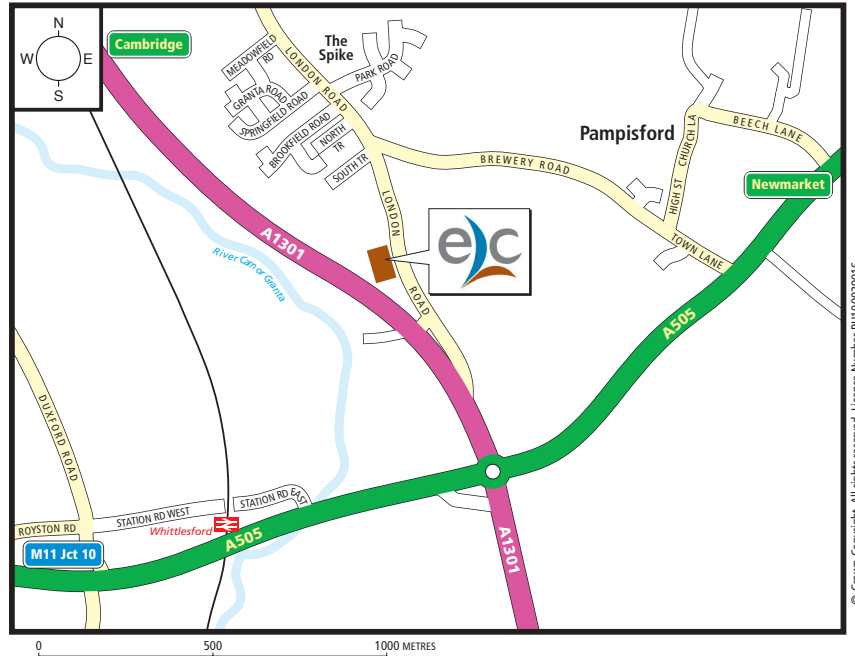

Eastern Leadership Centre / ELC Services Ltd

Iconix Park
London Road
Pampisford
Cambridge
CB22 3EG

Tel: 01223 499200

Fax: 01223 499249

Email: info@elc-cambridge.org

Website: www.elc-cambridge.org

Eastern Leadership Centre

Directions:

The nearest station is Whittlesford with trains available from London Liverpool Street. Taxis are available for the 5 minute journey to our Centre.

Heathrow Airport: From the airport take the M4 West. Exit at Junction 4a onto M25 heading North. At Junction 27, exit onto the M11 heading North. Exit at Junction 10, please now follow the Map.

Stansted Airport: From the airport take the M11 Northbound. Exit at Junction 10, please follow the Map.

Gatwick Airport: From the airport take the M23 North. Exit at Junction 8 and join the M25 heading East towards Dartford Crossing. At Junction 27, exit onto the M11 heading North. Exit at Junction 10, please now follow the Map.

By Road: ELC is located approximately 7 miles south of Cambridge on the A1301. The Centre is adjacent to the A505 east/west route, linking to the A11 trunk road and 2 miles from Junction 10 of the M11. For further detailed directions access the ELC website.