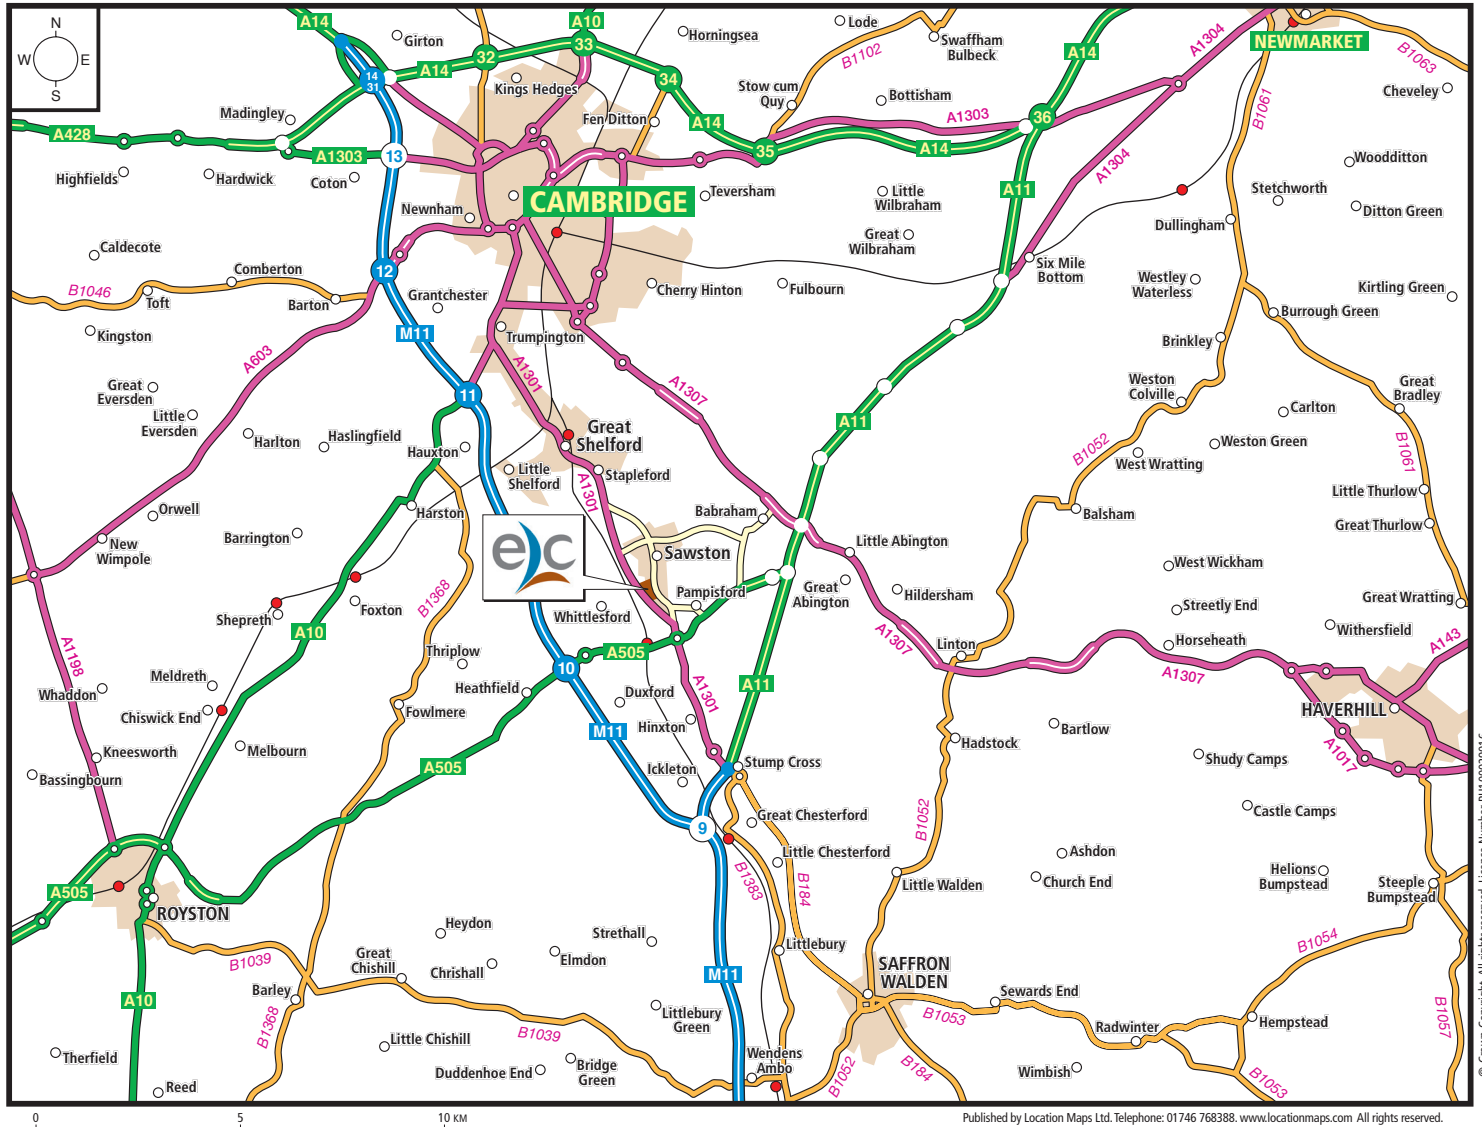

Eastern Leadership Centre / ELC Services Ltd

Iconix Park
London Road
Pampisford
Cambridge
CB22 3EG

Tel: 01223 499200

Fax: 01223 499249

Email: info@elc-cambridge.org

Website: www.elc-cambridge.org

Eastern Leadership Centre

Directions:

The nearest station is Whittlesford with trains available from London Liverpool Street. Taxis are available for the 5 minute journey to our Centre.

Heathrow Airport: From the airport take the M4 West. Exit at Junction 4a onto M25 heading North. At Junction 27, exit onto the M11 heading North. Exit at Junction 10, please now follow the Map.

Stansted Airport: From the airport take the M11 Northbound. Exit at Junction 10, please follow the Map.

Gatwick Airport: From the airport take the M23 North. Exit at Junction 8 and join the M25 heading East towards Dartford Crossing. At Junction 27, exit onto the M11 heading North. Exit at Junction 10, please now follow the Map.

By Road: ELC is located approximately 7 miles south of Cambridge on the A1301. The Centre is adjacent to the A505 east/west route, linking to the A11 trunk road and 2 miles from Junction 10 of the M11. For further detailed directions access the ELC website.