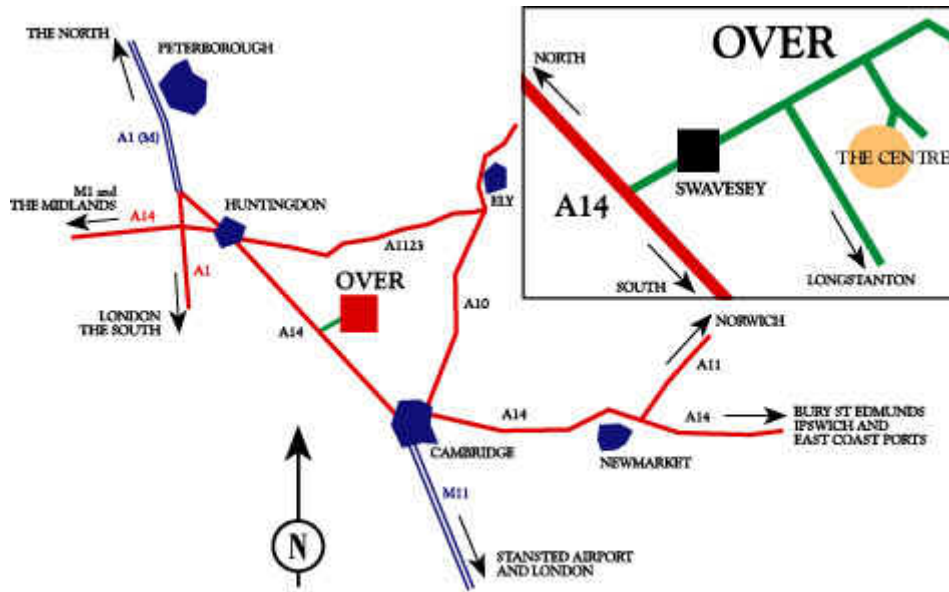

# OVER COMMUNITY CENTRE

The Over Conference & Community Centre is situated in the village of Over around 11 Miles (15 kilometres) North West of Cambridge.

- By Car - within easy reach of the A14 and The M11.
- By train - Less than 30 minutes drive from either Cambridge or Huntingdon main line stations.