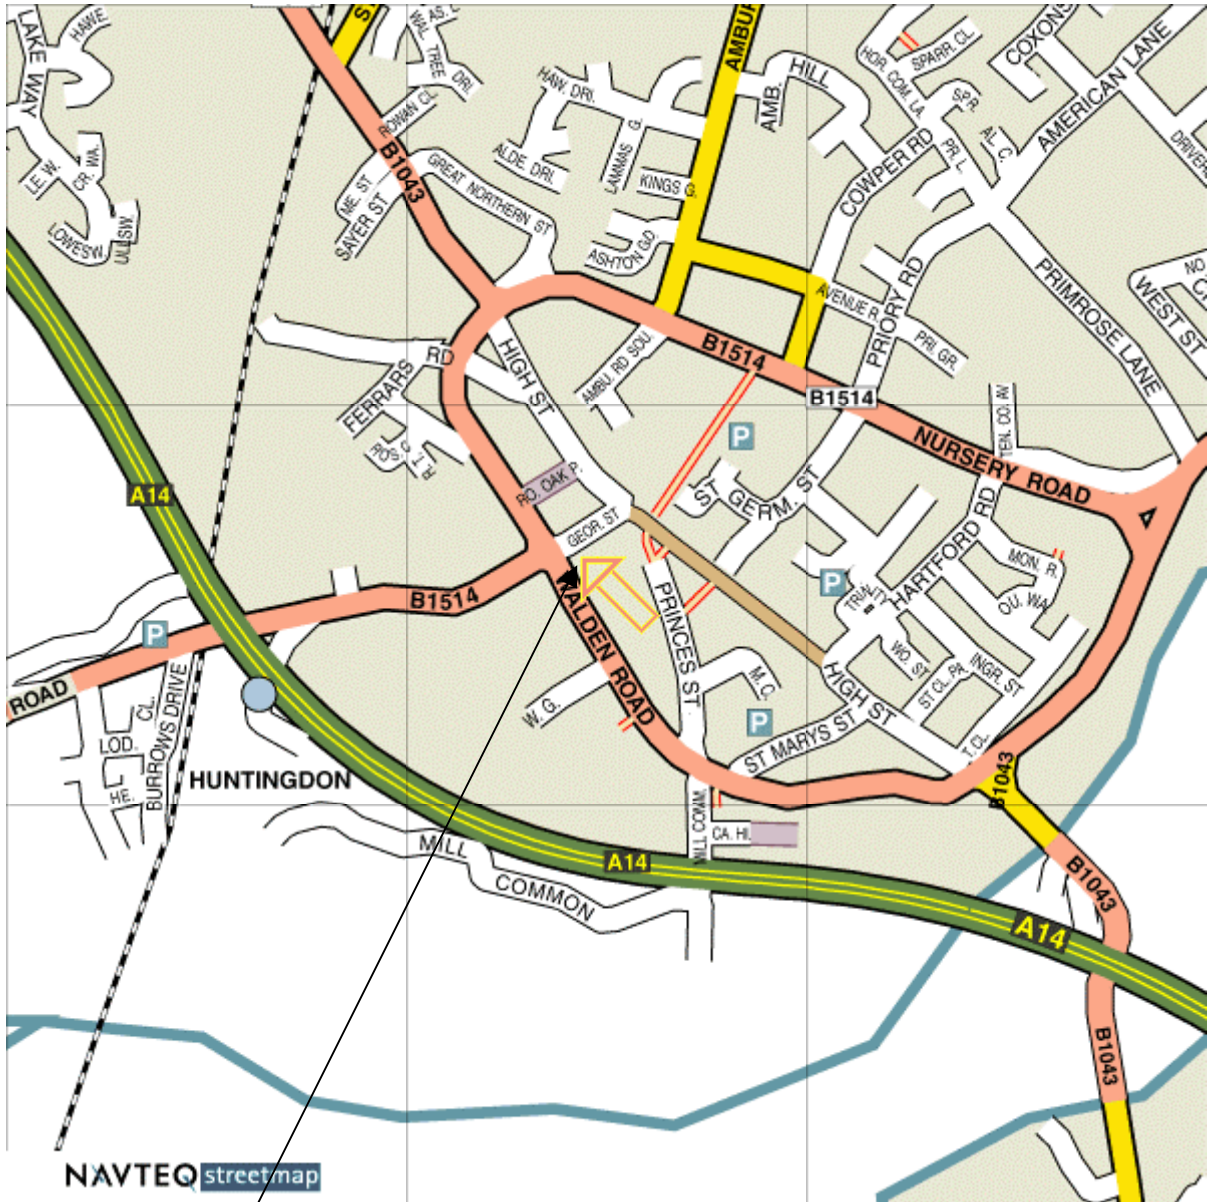

**SCOTT HOUSE
GEORGE STREET
HUNTINGDON
PE29 3NX**

NAVTEQ street map

SCOTT HOUSE.

A14 to Cambridge