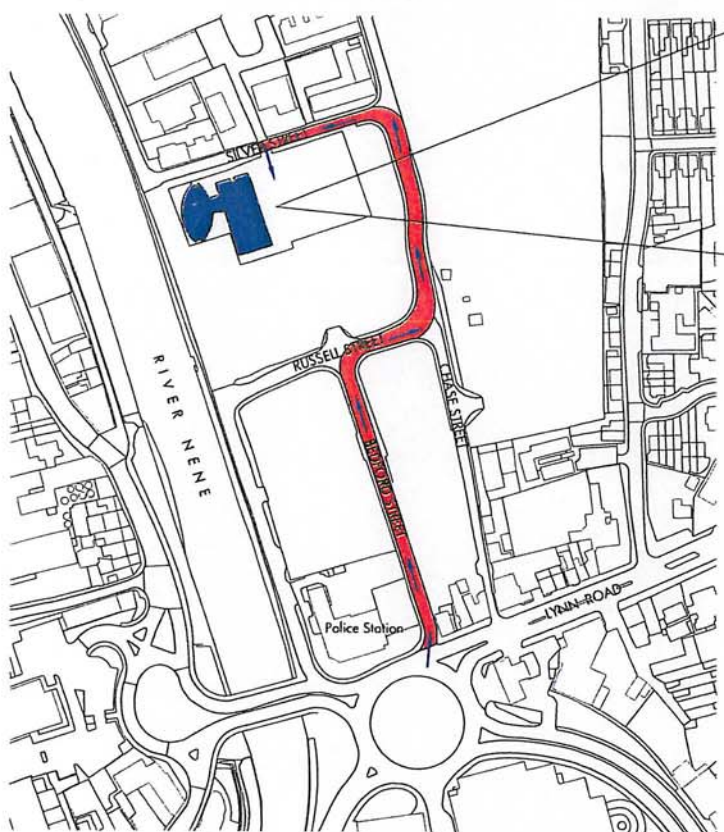

# The Boathouse

BUSINESS CENTRE

Area location -  
see detail below  
Freedom Bridge  
Town Bridge

Car Parking - available on site

The Boathouse Business Centre, 1 Harbour Square, Nene Parade,  
Wisbech, Cambridgeshire, PE13 3XE  
T: 01945 586700 F: 01945 586719 E: [boathouse@fenland.gov.uk](mailto:boathouse@fenland.gov.uk)