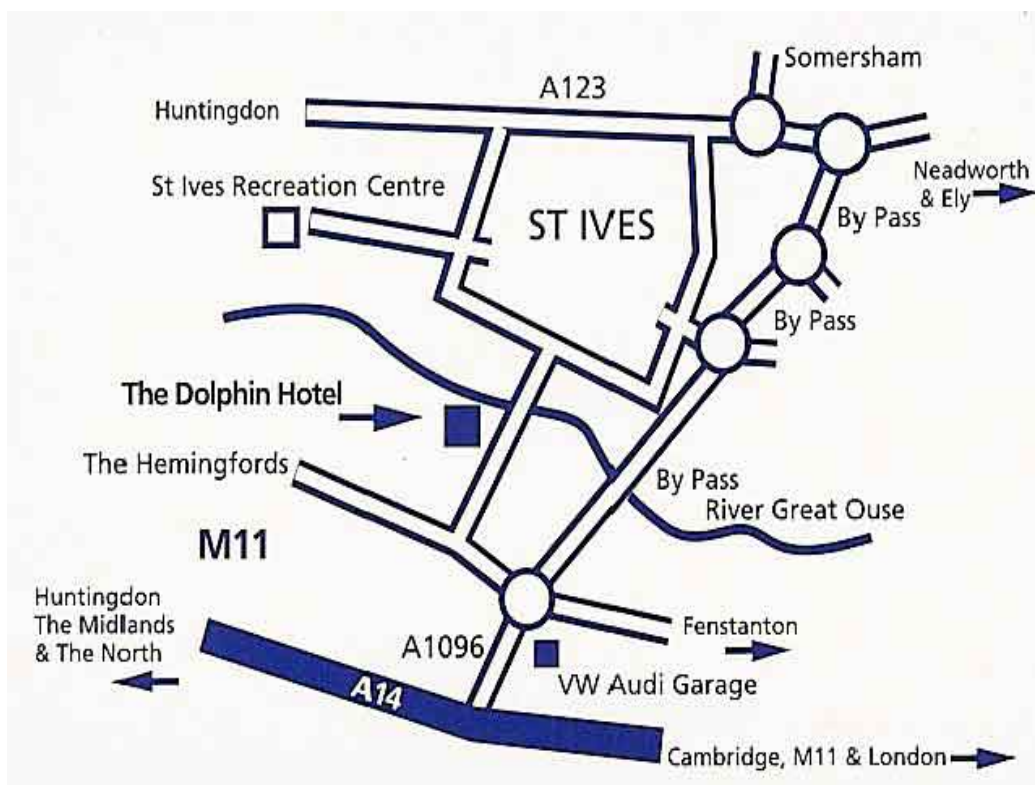

Local Area Map

How To Find Us

Leave the A14 between Cambridge and Huntingdon and take the A1096 towards St.Ives.

At the roundabout (VW Audi Garage) turn left then immediately right into London Road. Continue for about half a mile and The Dolphin Hotel is on the left by the old river bridge.

Please note that vehicles are **not** permitted to cross the old river bridge.