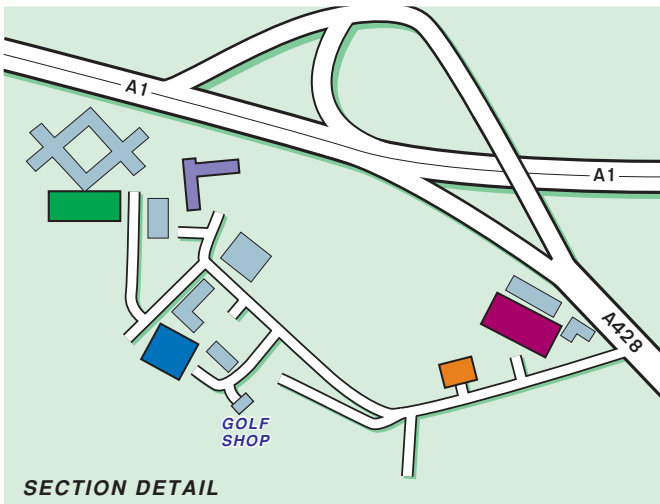

Wyboston Lakes

Wyboston Lakes

Great North Road, Wyboston
Bedfordshire MK44 3AL

Tel: 0845 2300666

E-Mail: sales@wybostonlakes.co.uk

www.wybostonlakes.co.uk

Public Transport

By Rail

St Neots Station is approximately 10 minutes drive away.