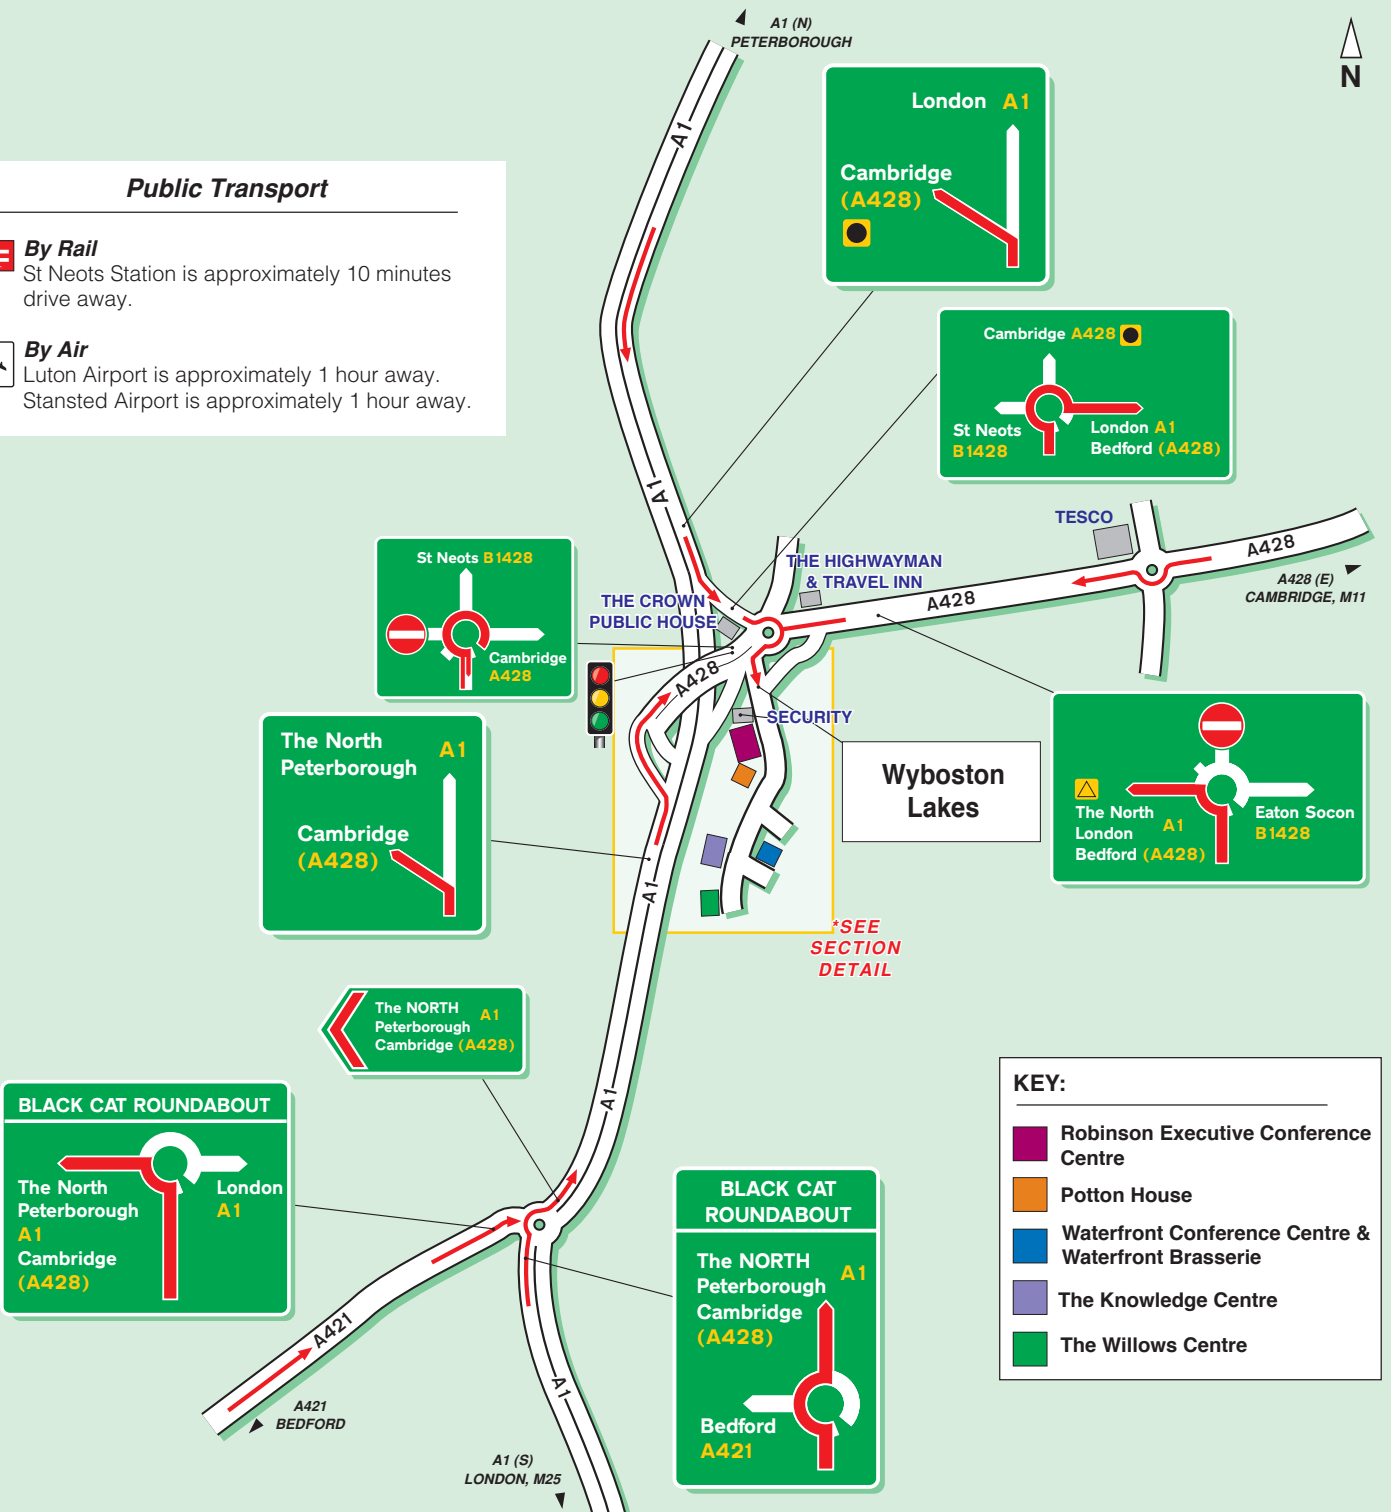

### Public Transport

#### By Rail

St Neots Station is approximately 10 minutes drive away.

#### By Air

Luton Airport is approximately 1 hour away.  
Stansted Airport is approximately 1 hour away.

**KEY:**

- Robinson Executive Conference Centre
- Potton House
- Waterfront Conference Centre & Waterfront Brasserie
- The Knowledge Centre
- The Willows Centre

--- Main Access Road

**SOUTH LAGOON**

**Q**