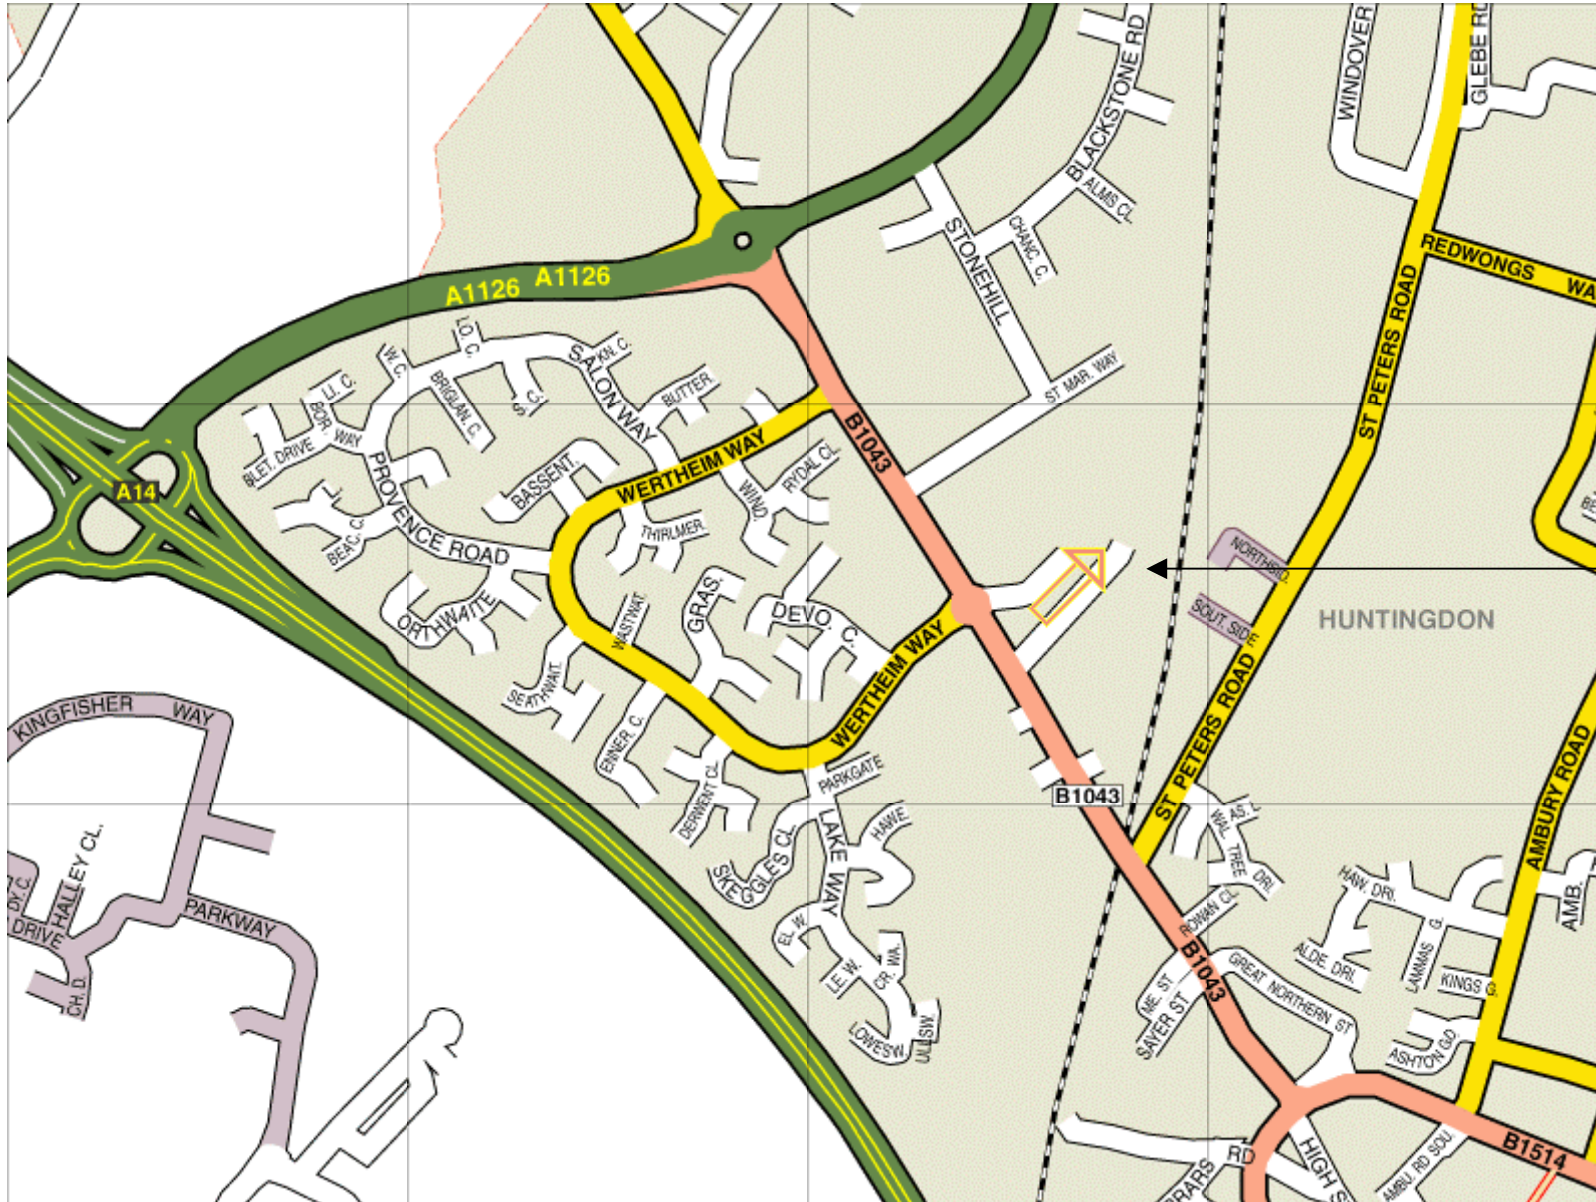

STANTON HOUSE, STANTON WAY, HUNTINGDON, CAMBRIDGESHIRE, PE29 6XL

Stanton Way
Turn first left to park. Enter building lobby and use phone to contact person visiting.

A14 to Cambridge